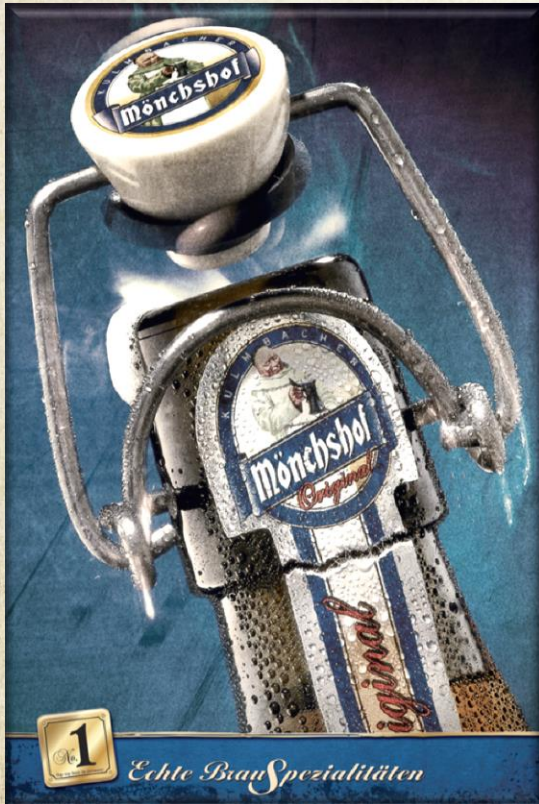

Height	50 cm
Breadth	45 cm

wood keg sign

article 9301

Breadth	45 cm
Height	50 cm

linen poster „flip-top bottle“

size 40 x 60 cm

article

ceramic mug