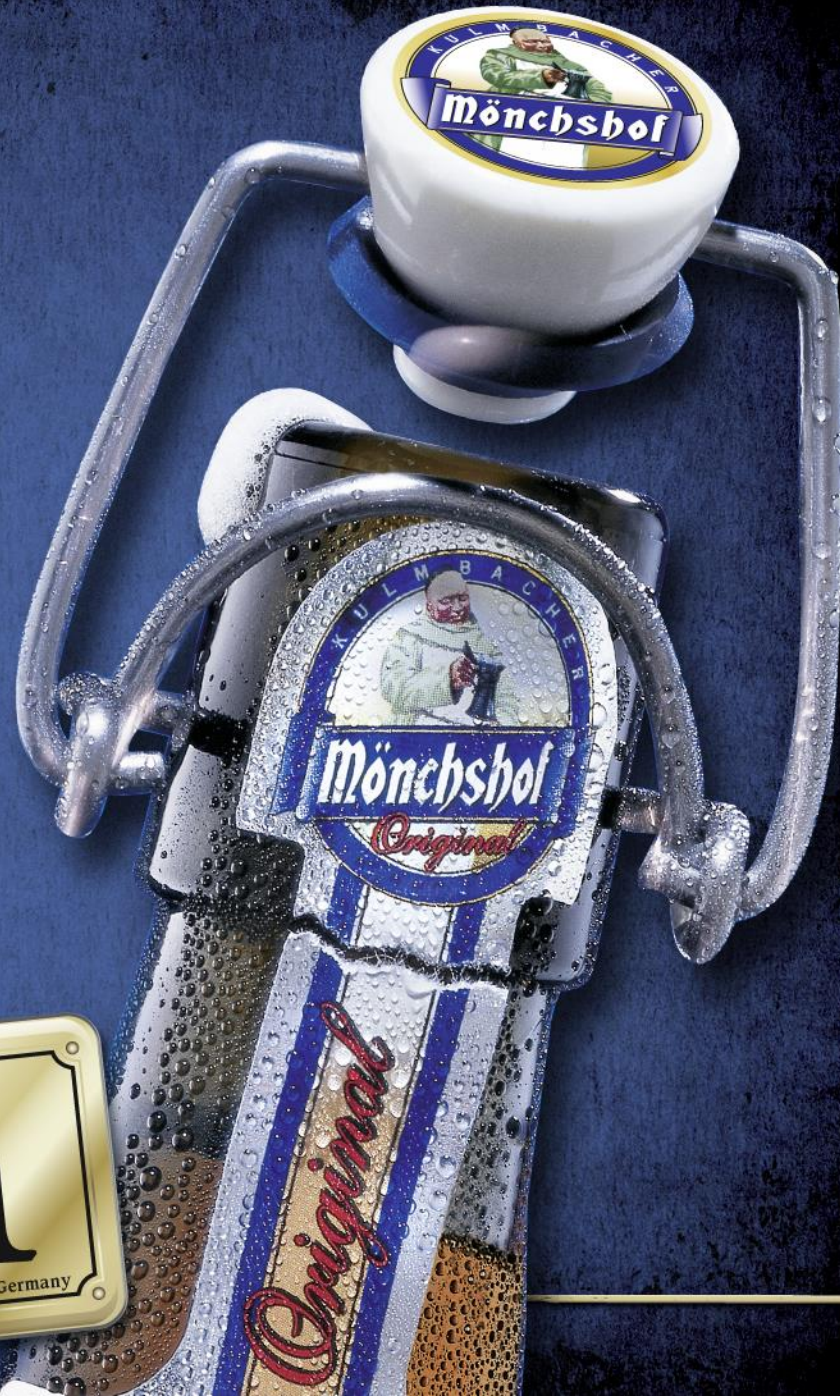

Echte Brauspezialitäten

*Warm
welcome!*

nostalgic sign
article 5700

Height	150 cm
Breadth	140 cm

store sign

both-sided customer text 44743
article 44759

Total breadth	1230 mm
Total height	1180 mm
Total weight	17,5 kg
Breadth customer text	980 mm
Height customer text	175 mm